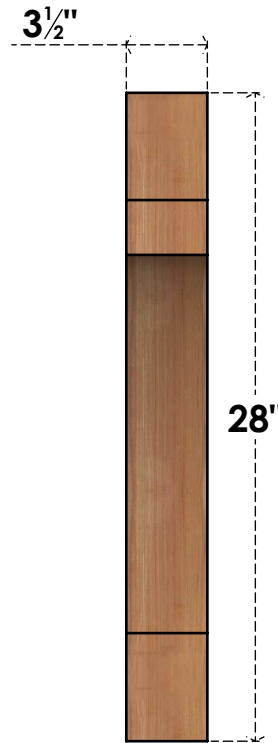

BRC04X22X28MRC00SWR

3 1/2"W X 22"D X 28"H MERCED SMOOTH BRACE, WESTERN RED CEDAR

SIDE

FRONT

EKENA MILLWORK
 2300 WEST MAIN ST.
 CLARKSVILLE, TX 75426
 TOLL FREE: 866-607-0453
 WWW.EKENAMILLWORK.COM

NOTES

1. INSTALLATION TO BE COMPLETED IN ACCORDANCE WITH MANUFACTURER'S SPECIFICATIONS.
2. DRAWING MAY NOT BE TO SCALE
3. THIS DRAWING IS INTENDED FOR DESIGN AND PLANNING PURPOSES ONLY.
4. ALL INFORMATION CONTAINED HEREIN WAS CURRENT AT THE TIME OF DEVELOPMENT BUT MUST BE REVIEWED AND APPROVED BY THE PRODUCT MANUFACTURER TO BE CONSIDERED ACCURATE.
5. PRODUCTS ARE NOT KILN DRIED. THIS ITEM IS UNIQUE AND WILL CONTAIN THE NATURAL VARIATIONS THAT THE WOOD SPECIES OFFERS. THIS MAY RESULT IN VARIATIONS UP TO 1/4"