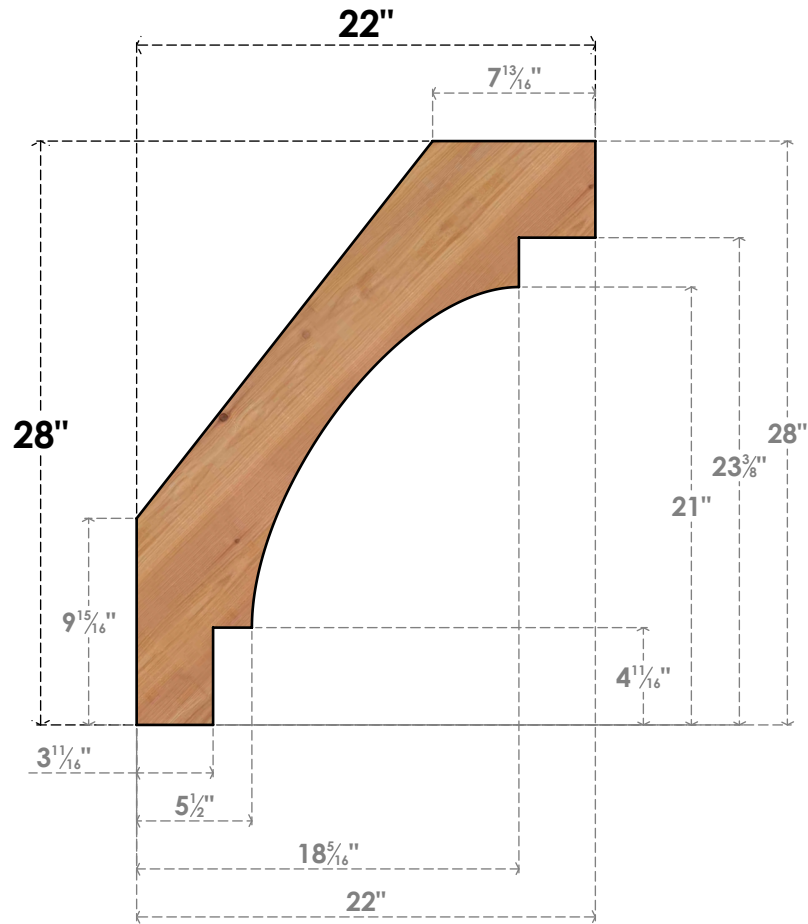

BRC04X22X28MRC00SWR

3 1/2"W X 22"D X 28"H MERCED SMOOTH BRACE, WESTERN RED CEDAR

SIDE

FRONT

EKENA MILLWORK
 2300 WEST MAIN ST.
 CLARKSVILLE, TX 75426
 TOLL FREE: 866-607-0453
 WWW.EKENAMILLWORK.COM

NOTES

1. INSTALLATION TO BE COMPLETED IN ACCORDANCE WITH MANUFACTURER'S SPECIFICATIONS.
2. DRAWING MAY NOT BE TO SCALE
3. THIS DRAWING IS INTENDED FOR DESIGN AND PLANNING PURPOSES ONLY.
4. ALL INFORMATION CONTAINED HEREIN WAS CURRENT AT THE TIME OF DEVELOPMENT BUT MUST BE REVIEWED AND APPROVED BY THE PRODUCT MANUFACTURER TO BE CONSIDERED ACCURATE.
5. PRODUCTS ARE NOT KILN DRIED. THIS ITEM IS UNIQUE AND WILL CONTAIN THE NATURAL VARIATIONS THAT THE WOOD SPECIES OFFERS. THIS MAY RESULT IN VARIATIONS UP TO 1/4"